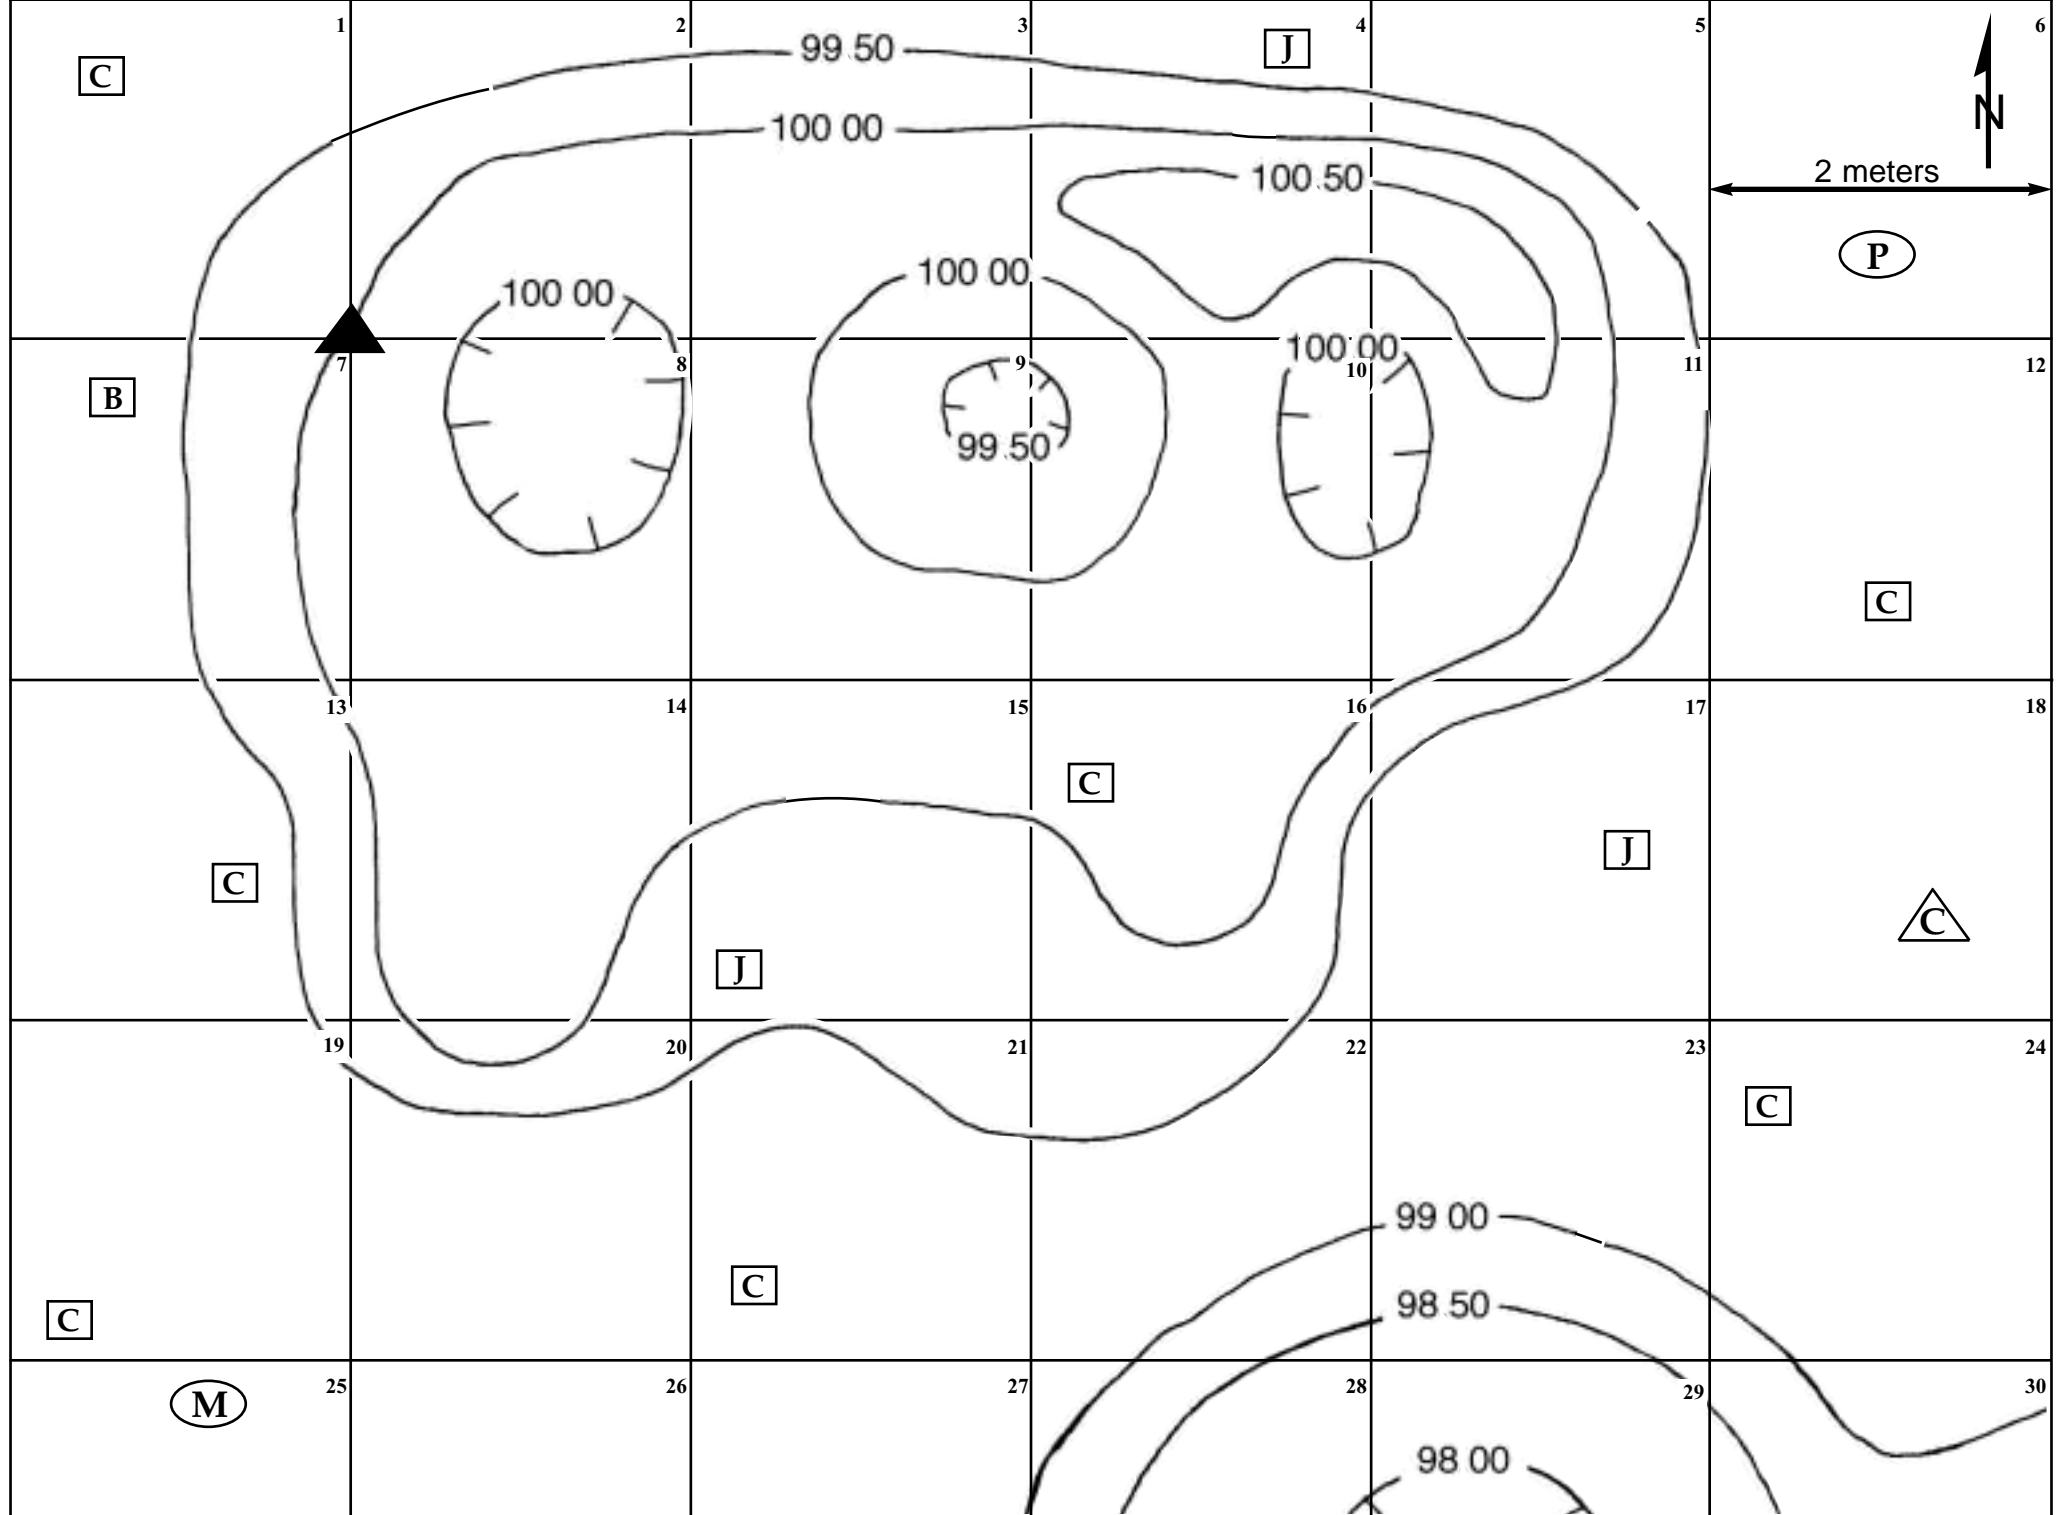

FIGURE 2: TOPOGRAPHIC MAP OF SURFACE REMAINS AT CACTUS RUIN

© 2003 by Crow Canyon Archaeological Center

FIGURE 2