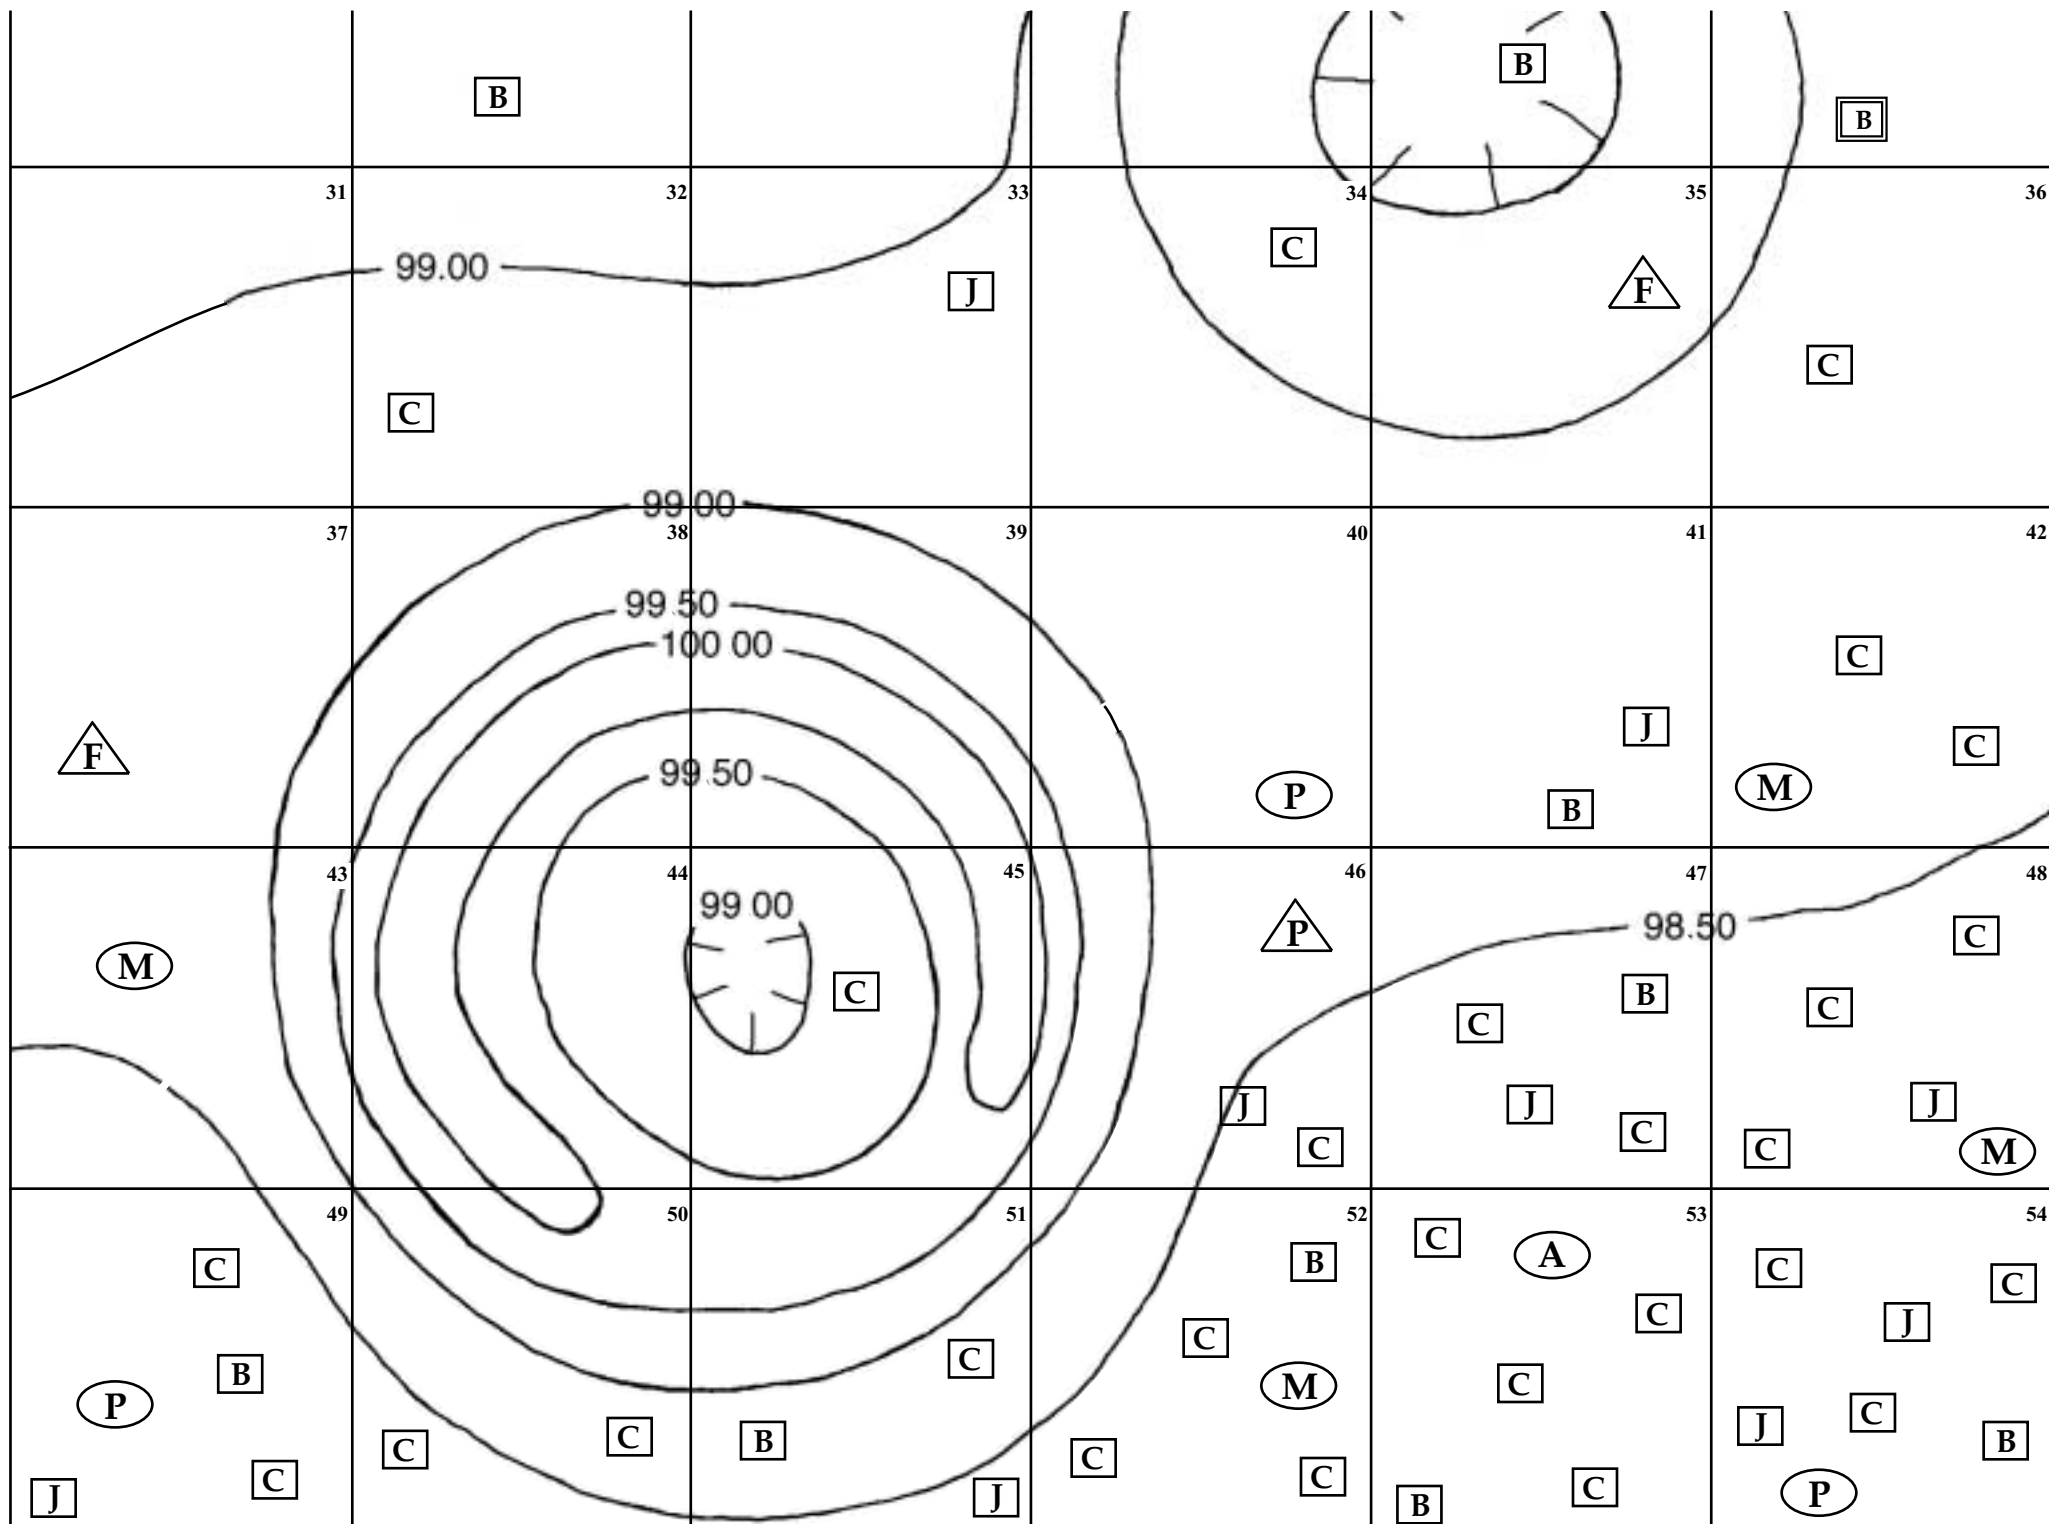

FIGURE 2: TOPOGRAPHIC MAP OF SURFACE REMAINS AT CACTUS RUIN

© 2003 by Crow Canyon Archaeological Center

FIGURE 2